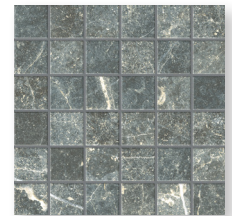

12"x12"

2"x2" Dot

2"x2" Mosaic

12" Octagon

AVAILABLE COLORS

Calacatta Oro

Nero Dot

Taupe Dot

Carrara

Crema

Grigio

Nero

Taupe

Verde

Carrara | 12" Octagon & **Nero** | 2"x2" Dot

Carrara | 12"x12" & 3"x6" & **Verde** | 12"x12"

Crema & Taupe | 12"x12"

Carrara & Nero | 12"x12"

Calacatta Gold | 12"x12" Octagon & Taupe | 2"x2" Dot

Crema | 2"x2" Mosaic

Crema & Taupe | 12"x24"

Carrara & Grigio | 12"x12"

MARMO CLASSICO

TECHNICAL CHARACTERISTICS

Material	Glazed Porcelain
Finish	Matte
Thickness	8.5 mm
Application	Interior/Exterior
Frost Resistant	Yes
Slip Resistant	R9 (Carrara & Calacatta Oro) R10 (All other Colors)
Rectified	Yes

PLEASE NOTE:

**2x2 Mosaic or 2x2 Dots can be used with the Octagon.*