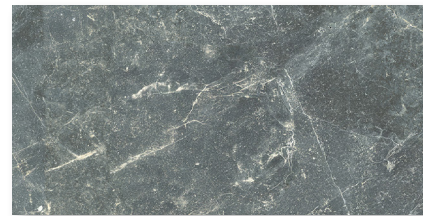

12"x12"

2"x2" Dot

2"x2" Mosaic

12" Octagon

AVAILABLE COLORS

Calacatta Oro

Nero Dot

Taupe Dot

Carrara

Crema

Grigio

Nero

Taupe

Verde

Carrara | 12" Octagon & **Nero** | 2"x2" Dot

Carrara | 12"x12" & 3"x6" & **Verde** | 12"x12"

Crema & Taupe | 12"x12"

Carrara & Nero | 12"x12"

Calacatta Gold | 12"x12" Octagon & Taupe | 2"x2" Dot

Crema | 2"x2" Mosaic

Crema & Taupe | 12"x24"

Carrara & Grigio | 12"x12"

MARMO CLASSICO

TECHNICAL CHARACTERISTICS

Material	Glazed Porcelain
Finish	Matte
Thickness	8.5 mm
Application	Interior/Exterior
Frost Resistant	Yes
Slip Resistant	R9 (Carrara & Calacatta Oro) R10 (All other Colors)
Rectified	Yes

PLEASE NOTE:

**2x2 Mosaic or 2x2 Dots can be used with the Octagon.*