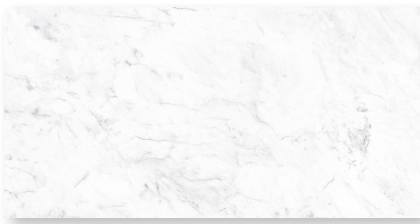

MARMO CLASSICO

STOCK SIZES

3"x6"

12"x24"

12"x12"

2"x2" Dot

2"x2" Mosaic

12" Octagon

AVAILABLE COLORS

Calacatta Oro

Nero Dot

Taupe Dot

Carrara

Crema

Grigio

Nero

Taupe

Verde